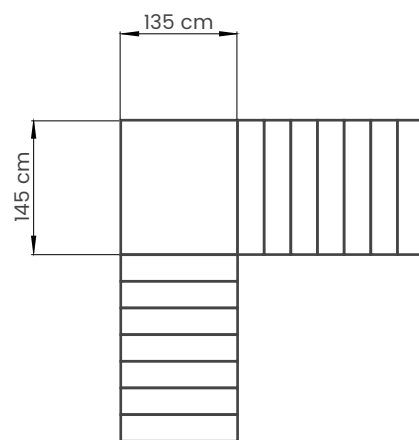

ROTATION ON LANDING

Trolley only rotation space WITHOUT wheelchair with standard loading platform*

1) Rotation with wheels:

2) Rotation with tracks:

Trolley rotation space with wheelchair

Not applicable due to the variety of models of electronic wheelchairs on the market.

* Without wheelchair with standard loading platform dimensions:
length 70 cm
depth 88 cm
The measurements are indicative only and not binding.