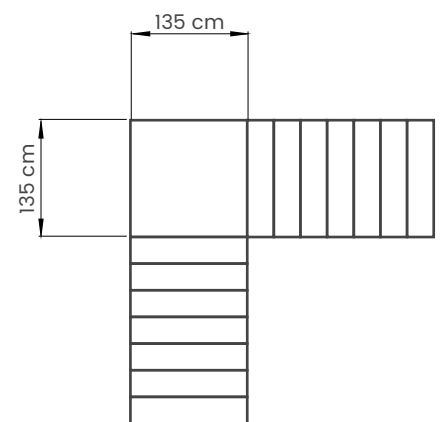

ROTATION ON LANDING

Trolley only rotation space WITHOUT wheelchair with standard loading platform*

1) Rotation with wheels:

2) Rotation with tracks:

Trolley rotation space with wheelchair

Not applicable due to the variety of models of electronic wheelchairs on the market.

* Without wheelchair with standard loading platform dimensions:
length 70 cm
depth 88 cm
The measurements are indicative only and not binding.